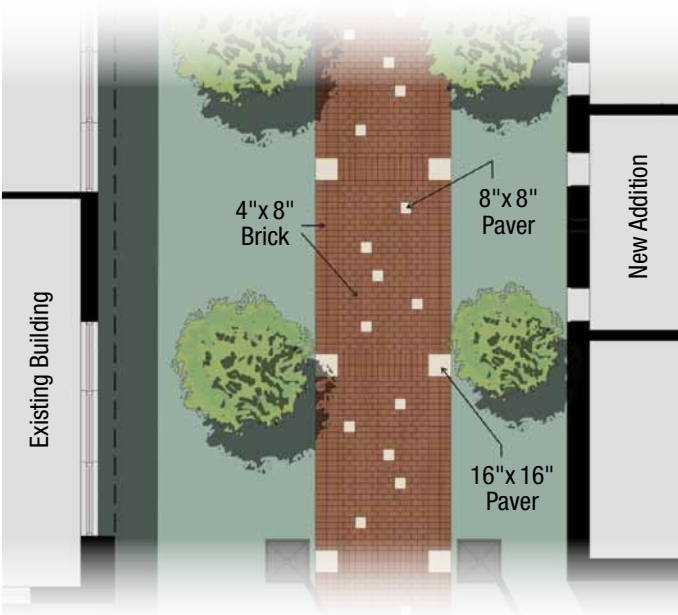

Commemorative pavers come in three different sizes:

4"x8" brick • $250.00

Up to 13 characters per line including spaces & up to 3 lines in 3/4" lettering

8"x8" paver • $1,000

Up to 13 characters per line including spaces & up to 6 lines in 3/4" lettering

Set your name in stone with a 16"x16" paver • $2,500

Up to 18 characters per line including spaces & up to 9 lines in 1" lettering

☐ **YES!**

I would like to purchase ____ bricks at $ 250.00

I would like to purchase ____ pavers at $1,000.00

I would like to purchase ____ pavers at $2,500.00

Your Name _____

Address _____

City _____

State/Zip _____

Phone _____

e-mail _____

☐ Check enclosed (made payable to Miriam Foundation)

☐ Credit Card (MasterCard or Visa)

Credit Card Number:

_____

Expiration Date _____

Name on Card _____

Signature _____

miriam
FOUNDATION